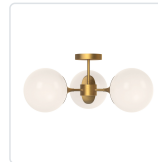

alora mood

P. 1.855.855.8926

CANADA: 19054 28TH Avenue Surrey - BC V3Z 6M3

USA: 3035 E. Lone Mountain Rd - Las Vegas, NV, 89081

NOUVEAU SF505326

FIXTURE DIMENSIONS	D25-7/8" x H17-1/8"
LAMP TYPE	E26
MAX WATTAGE	40W
BULB QTY	3
BULBS INCLUDED	No
VOLTAGE	120V
GLASS DETAILS	Opal Glass
MATERIAL	Glass; Steel;
ROD LENGTH	4"; 6"; Three Selection - 10";
DIAMETER OF ROD	1/2"
MINIMUM HANG HEIGHT	11-1/8"
LOCATION	Dry
CANOPY DIMENSIONS	D5-1/8" x H1"
BRAND	Alora Mood

[D - Diameter, L - Length, W - Width, H - Height, E - Extension]

AVAILABLE FINISHES:

SF505326AGOP
Aged Gold/Opal
Matte Glass

SF505326MBOP
Matte Black/Opal
Matte Glass

*For complete warranty terms, please visit: www.aloralighting.com/warranty

Rods Included	
10"	1
6"	1
4"	1
QUANTITY	1 1 1

WWW.ALORAMOOD.COM