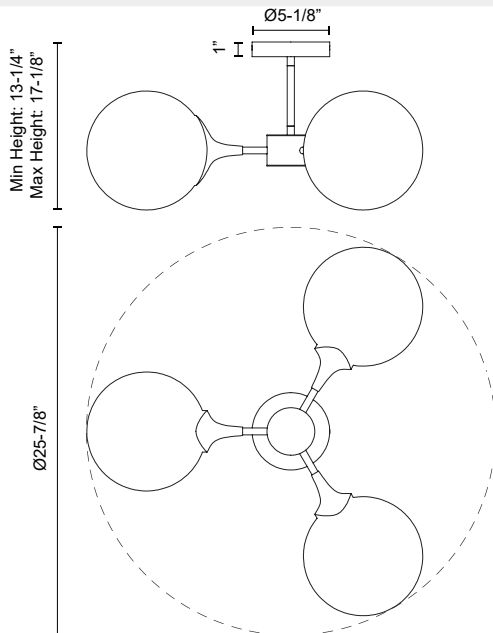

alora mood

P. 1.855.855.8926

CANADA: 19054 28TH Avenue Surrey - BC V3Z 6M3

USA: 3035 E. Lone Mountain Rd - Las Vegas, NV, 89081

NOUVEAU SF505326

FIXTURE DIMENSIONS	D25-7/8" x H17-1/8"
LAMP TYPE	E26
MAX WATTAGE	40W
BULB QTY	3
BULBS INCLUDED	No
VOLTAGE	120V
GLASS DETAILS	Opal Glass
MATERIAL	Glass; Steel;
ROD LENGTH	4"; 6"; Three Selection - 10";
DIAMETER OF ROD	1/2"
MINIMUM HANG HEIGHT	11-1/8"
LOCATION	Dry
CANOPY DIMENSIONS	D5-1/8" x H1"
BRAND	Alora Mood

[D - Diameter, L - Length, W - Width, H - Height, E - Extension]

AVAILABLE FINISHES:

SF505326AGOP
Aged Gold/Opal
Matte Glass

SF505326MBOP
Matte Black/Opal
Matte Glass

*For complete warranty terms, please visit: www.aloralighting.com/warranty

Rods Included	
10"	1
6"	1
4"	1
QUANTITY	1 1 1

WWW.ALORAMOOD.COM